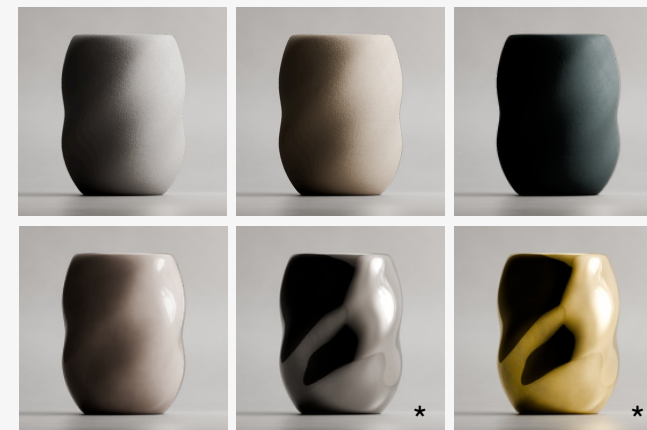

NATURA KEEPSAKES - K13

IT - Scansiona il QR code per visionare il nostro intero catalogo dedicato alle Keepsakes e Small Urns. **EN** - Scan the QR code to view our full catalog dedicated to Keepsakes and Small Urns. **FR** - Scannez le QR code pour consulter notre catalogue complet dédié aux Keepsakes et Small Urns. **DE** - Scannen Sie den QR-Code, um unseren vollständigen Katalog für Keepsakes und Small Urns anzusehen. **ES** - Escanee el código QR para ver nuestro catálogo completo dedicado a Keepsakes y Small Urns. **PT** - Digitalize o código QR para consultar o nosso catálogo completo dedicado a Keepsakes e Small Urns.